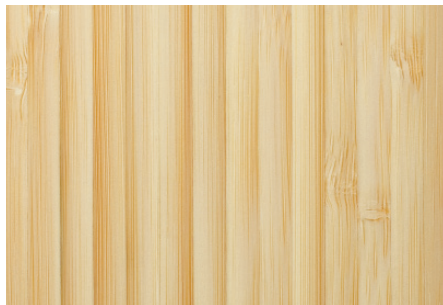

Photo: Danny Zemanek

<b>Industry:</b> Construction
<b>Project Name:</b> Alberici Headquarters
<b>Location:</b> St. Louis, MO
<b>Architect:</b>
<b>LEED®</b> Platinum Certification
<b>Materials:</b> Flat Grain Amber, 3-Ply

Natural Edge Grain  
Bamboo Plywood

**Possible LEED Credits:**

IEQc4.3: Low Emitting Materials

MRC6: Rapidly Renewable Materials

MRC7: Certified Wood

CA Section 01350: Passed

Other: No added urea formaldehyde

**Natural Edge Grain Sports Floor**

FL-V3472SFN-NAUF/FSC Natural

**Natural Edge Grain Flooring**

FL-V5872PN-NAUF/FSC

**Natural Edge Grain 3/4" 3ply FSC/NAF Bamboo Plywood**

BP-V4896N-NAUF/FSC