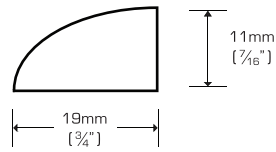

Base Shoe

Baseboard

Reducer

Stair Nosing